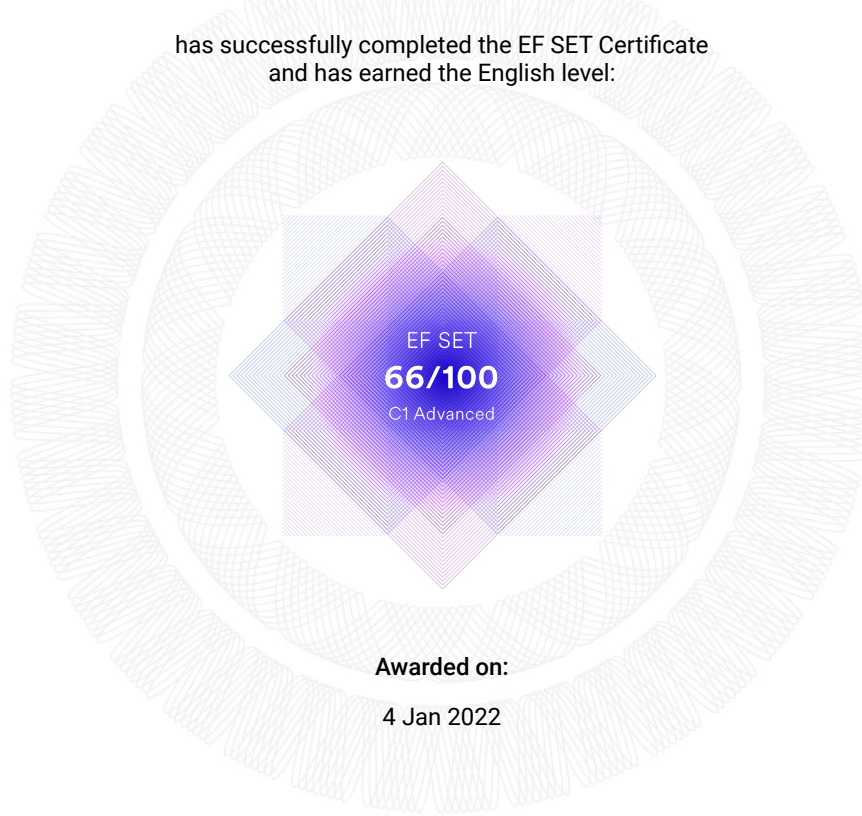

This is to certify that

Marina Korytnyuk

has successfully completed the EF SET Certificate
and has earned the English level:

Awarded on:

4 Jan 2022

Understanding the results

EF SET	1-30	31-40	41-50	51-60	61-70	71-100
CEFR	A1 Beginner	A2 Elementary	B1 Intermediate	B2 Upper Intermediate	C1 Advanced	C2 Proficient

Your level of English is **66/100** on the EF SET score scale and **C1 Advanced** according to the Common European Framework of Reference (CEFR). This score is calculated as an average of your reading and listening scores